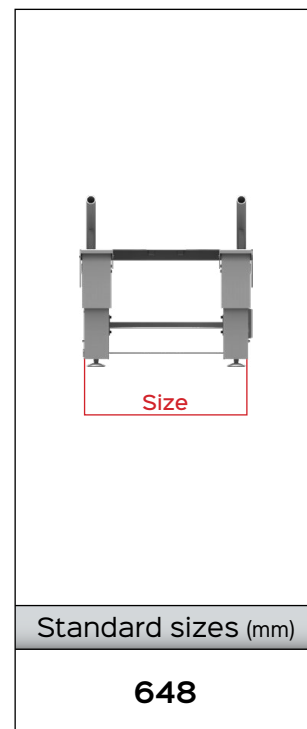

I RISE

Code PR0810500004 (full optional)

Motorized	42kg+/-1 kg	MAX 160kg 360lbs Maximum lifting capacity	Cycles:30.000	2YEARS Mechanism 2YEARS Actuator Warranty
-----------	-------------	---	---------------	---