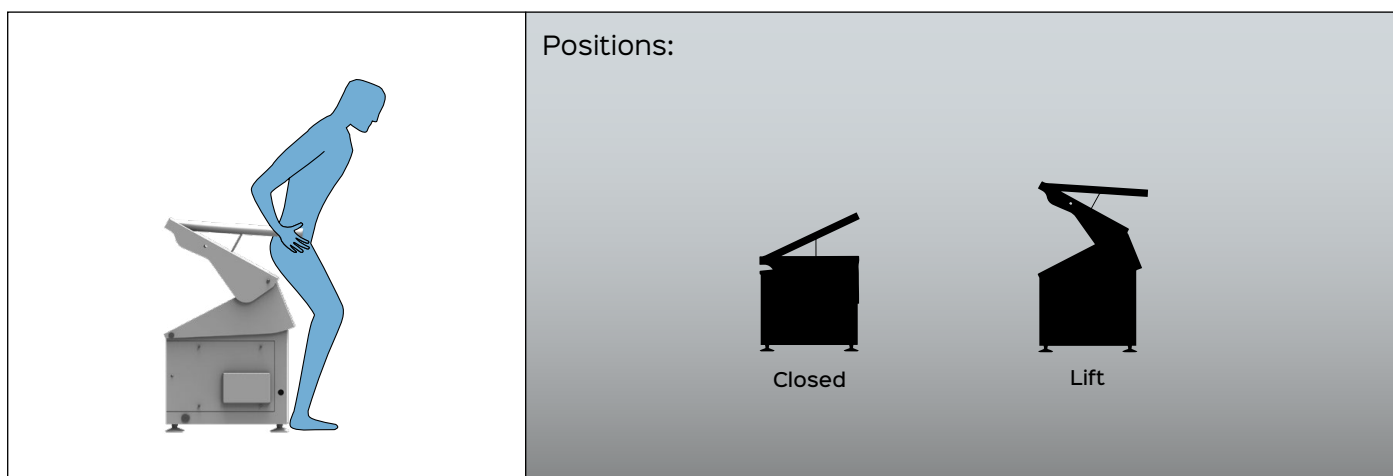

I RISE

Code PR0810500004 (full optional)

Motorized	42kg+/-1 kg	MAX 160kg 360lbs Maximum lifting capacity	Cycles:30.000	2YEARS Mechanism 2YEARS Actuator Warranty
-----------	-------------	---	---------------	---

need. Positioned inside the bathroom area, thanks to the presence of the keys placed in the supports, the user can independently raise and lower the seat according to their needs.

Optional

ELECTRIC KIT	ACTUATORS
PLUGS & CABLE EXTENSIONS	POWER SUPPLY & BATTERY PACKS