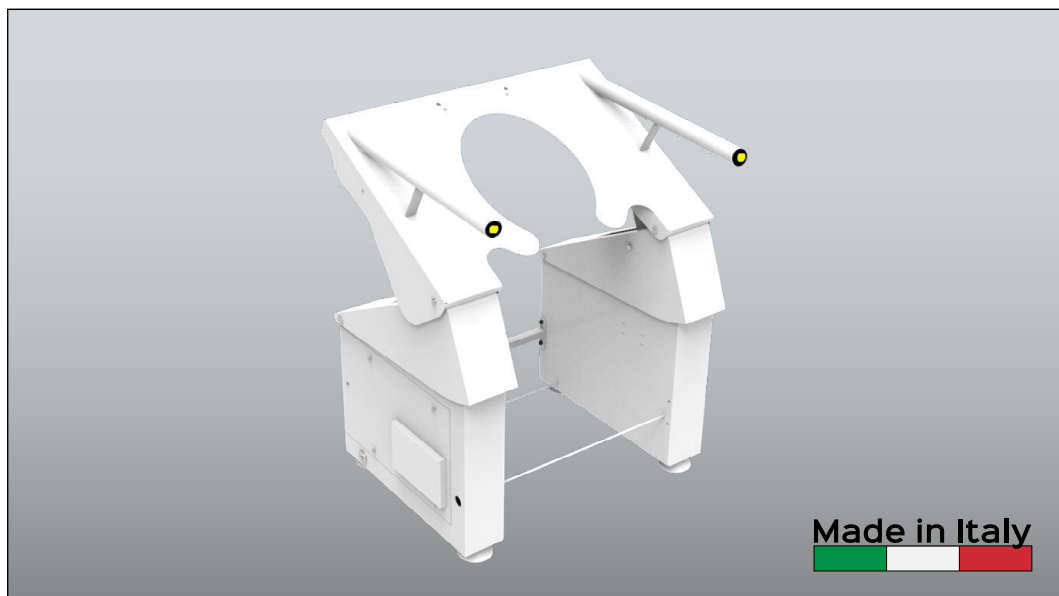

I RISE

Code PR0810500004 (full optional)

Motorized	42kg+/-1 kg	MAX 160kg 360lbs Maximum lifting capacity	Cycles:30.000	2YEARS Mechanism 2YEARS Actuator Warranty
-----------	-------------	---	---------------	---

Benefit: The KEYMOTION mechanisms are entirely manufactured in Italy, from raw material, processing, assembly and final testing. I RISE is a mechanism designed to accompany in everyday life the person most in need by satisfying a specific

need. Positioned inside the bathroom area, thanks to the presence of the keys placed in the supports, the user can independently raise and lower the seat according to their needs.

Optional

ELECTRIC KIT	ACTUATORS
PLUGS & CABLE EXTENSIONS	POWER SUPPLY & BATTERY PACKS