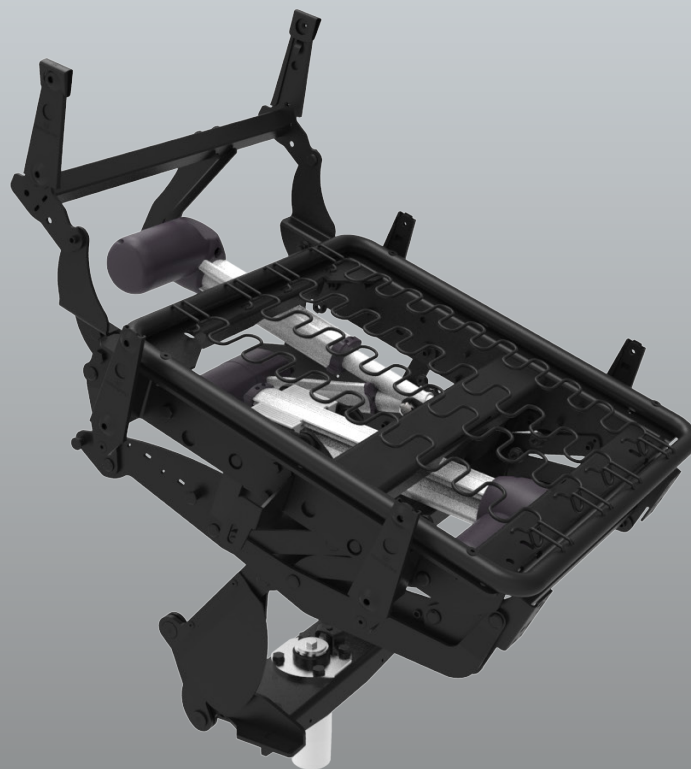

## LIFT M3 ZERO GRAVITY

full optional example (LIFT position) for illustrative purposes

 Motorized	 Armchair	 <b>MAX</b> <b>130kg</b> <b>287lbs</b> Maximum lifting capacity	 Cycles:30.000	<b>2YEARS</b> Mechanism <b>2YEARS</b> Actuator Garanzia
--	---	--	--	---

### Positions:

Closed

TV

Full Relax

Lift

COMPONENTS/OPTIONAL SITTING			
REVOLVING - SEAT	TRAPEZOIDAL SEAT & ARMRESTS KD KIT	STANDARD SEAT & PARALLEL ARMRESTS KIT	PARALLEL ARMRESTS KIT
 <p><b>PR08513-MO-XX</b></p> <p>Finishes: ● AA (shiny black) ● GP (chrome grey) ○ CW (antimicrobial white)</p>	 <p>SEAT <b>PR08551-AA</b></p> <p>ARMREST KIT <b>PR08577-AA</b> (OPTIONAL ONLY COMPATIBLE WITH PR08551-AA)</p>	 <p>SEAT <b>MOCO05382</b></p> <p>ARMREST KIT <b>PR08553-AA</b></p>	 <p><b>PR08553-AA</b></p> <p>(OPTIONAL COMPATIBLE WITH ALL SITTINGS EXCEPT PR08551-AA)</p>
COMPONENTS/OPTIONAL BACKREST			
QUICKLY FASTENING BACKREST	PREASSEMBLABLE BACKREST WITH KD ON WOODFRAME	DORSAL BACKREST	PREASSEMBLABLE HIGHT BACKREST ON WOODFRAME
 <p><b>PR08549-MO-AA</b></p>	 <p><b>PR08882-MO-AA</b></p>	 <p><b>PR07820-MO-AAP</b></p>	 <p><b>PR08506VA-MO-AA</b></p>
COMPONENTS/OPTIONAL PIN - BASES			
			
PIN	BASE Ø625mm	BASE Ø700mm	BASE Ø800mm
 <p><b>W08510-627</b></p>	 <p><b>MOBA0137</b> h seat=370mm</p>	 <p><b>MOBA075990P</b> h seat=375mm</p>	 <p><b>MOBA0135</b> h seat=375mm</p>