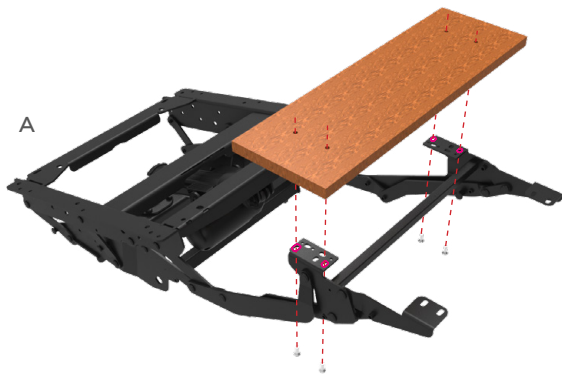

### Positions:

Closed

TV

Full Relax

Lift

COMPONENTS/OPTIONAL SITTING			
REVOLVING - SEAT	TRAPEZOIDAL SEAT & ARMRESTS KD KIT	STANDARD SEAT & PARALLEL ARMRESTS KIT	PARALLEL ARMRESTS KIT
 <p><b>PR08513-MO-XX</b></p> <p>Finishes: ● AA (shiny black) ● GP (chrome grey) ○ CW (antimicrobial white)</p>	 <p>SEAT <b>PR08551-AA</b></p> <p>ARMREST KIT <b>PR08577-AA</b> (OPTIONAL ONLY COMPATIBLE WITH PR08551-AA)</p>	 <p>SEAT <b>MOCO05382</b></p> <p>ARMREST KIT <b>PR08553-AA</b></p>	 <p><b>PR08553-AA</b></p> <p>(OPTIONAL COMPATIBLE WITH ALL SITTINGS EXCEPT PR08551-AA)</p>
COMPONENTS/OPTIONAL BACKREST			
QUICKLY FASTENING BACKREST	PREASSEMBLABLE BACKREST WITH KD ON WOODFRAME	DORSAL BACKREST	PREASSEMBLABLE HIGHT BACKREST ON WOODFRAME
 <p><b>PR08549-MO-AA</b></p>	 <p><b>PR08882-MO-AA</b></p>	 <p><b>PR07820-MO-AAP</b></p>	 <p><b>PR08506VA-MO-AA</b></p>
COMPONENTS/OPTIONAL PIN - BASES			
			
PIN	BASE Ø625mm	BASE Ø700mm	BASE Ø800mm
 <p><b>W08510-627</b></p>	 <p><b>MOBA0137</b> h seat=370mm</p>	 <p><b>MOBA075990P</b> h seat=375mm</p>	 <p><b>MOBA0135</b> h seat=375mm</p>

### BASIC: DIMENSIONS AND POSITIONINGS TO BE RESPECTED FOR NOT COMPROMISE THE FUNCTIONING OF THE PRODUCT