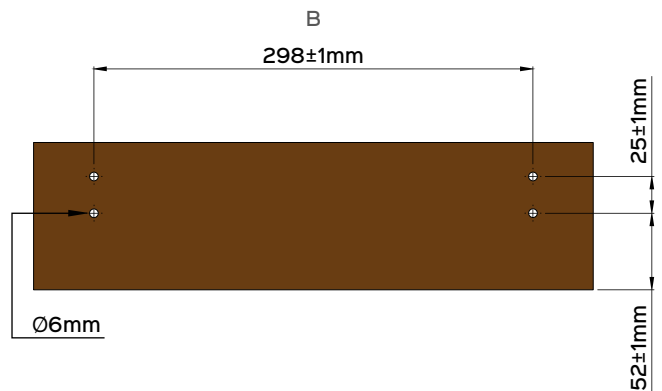

RECOMMENDED ELECTRIC KIT

REMOTE CONTROL	OTHER ELECTRIC COMPONENTS	M4 REMOTE CONTROL WITH BACKREST DORSAL PR07820-MO-AAP
  DRIVER Code PR08466	Power Supply Code MOPS5341	 DRIVER Cod. MOECCO08395
	Plug - EU Code MOPSC05343 configurable according to the type requested (EU, UK, USA...)	
	DC extension cable with front stop (4m) Code MOPS2743	
	Embedded connector Code MOPSC02062 OPTIONAL - DIFFERENT MODELS AVAILABLE	
	Battery Code MOPS07533 OPTIONAL - DIFFERENT MODELS AVAILABLE	
	Polarity inversion connector Code MOECCO08097 (NO ENCODER - for backrest actuator)	

Possibility of customization of the electrical kit as needed

BASIC: DIMENSIONS AND POSITIONINGS TO BE RESPECTED FOR NOT COMPROMISE THE FUNCTIONING OF THE PRODUCT