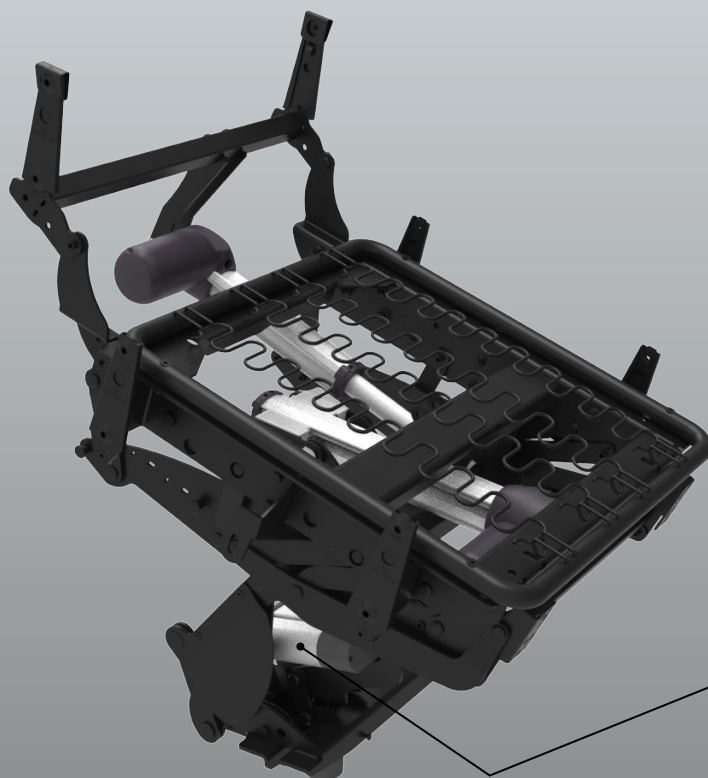

### BASIC: DIMENSIONS AND POSITIONINGS TO BE RESPECTED FOR NOT COMPROMISE THE FUNCTIONING OF THE PRODUCT

## LIFT M3 ZERO GRAVITY

full optional example (LIFT position) for illustrative purposes

Caratteristica  
Gravità 0

 Motorized	 Armchair	 MAX 130kg 287lbs Maximum lifting capacity	 Cycles:30.000	2YEARS Mechanism 2YEARS Actuator Garanzia
--	---	--	--	---