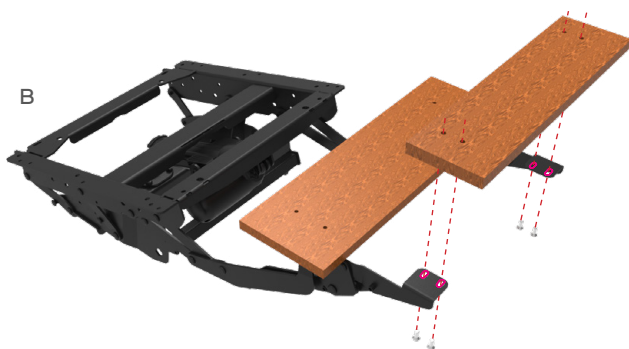

RECOMMENDED ELECTRIC KIT

REMOTE CONTROL	OTHER ELECTRIC COMPONENTS	M4 REMOTE CONTROL WITH BACKREST DORSAL PR07820-MO-AAP
  DRIVER Code PR08466	Power Supply Code MOPS5341	 DRIVER Cod. MOECCO08395
	Plug - EU Code MOPSC05343 configurable according to the type requested (EU, UK, USA...)	
	DC extension cable with front stop (4m) Code MOPS2743	
	Embedded connector Code MOPSC02062 OPTIONAL - DIFFERENT MODELS AVAILABLE	
	Battery Code MOPS07533 OPTIONAL - DIFFERENT MODELS AVAILABLE	
	Polarity inversion connector Code MOECCO08097 (NO ENCODER - for backrest actuator)	

Possibility of customization of the electrical kit as needed

BASIC: DIMENSIONS AND POSITIONINGS TO BE RESPECTED FOR NOT COMPROMISE THE FUNCTIONING OF THE PRODUCT