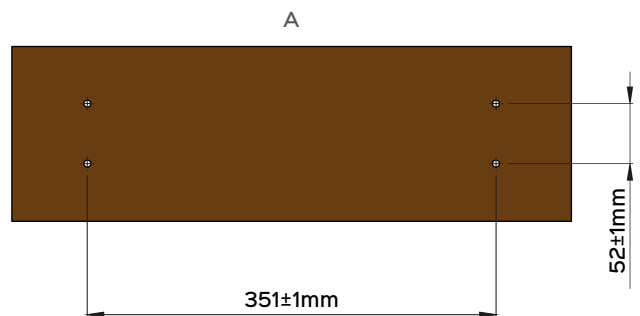

RECOMMENDED ELECTRIC KIT

REMOTE CONTROL	OTHER ELECTRIC COMPONENTS	M4 REMOTE CONTROL WITH BACKREST DORSAL PR07820-MO-AAP
  DRIVER Code PR08466	Power Supply Code MOPS5341	 DRIVER Cod. MOECCO08395
	Plug - EU Code MOPSC05343 configurable according to the type requested (EU, UK, USA...)	
	DC extension cable with front stop (4m) Code MOPS2743	
	Embedded connector Code MOPSC02062 OPTIONAL - DIFFERENT MODELS AVAILABLE	
	Battery Code MOPS07533 OPTIONAL - DIFFERENT MODELS AVAILABLE	
	Polarity inversion connector Code MOECCO08097 (NO ENCODER - for backrest actuator)	

Possibility of customization of the electrical kit as needed

BASIC: DIMENSIONS AND POSITIONINGS TO BE RESPECTED FOR NOT COMPROMISE THE FUNCTIONING OF THE PRODUCT