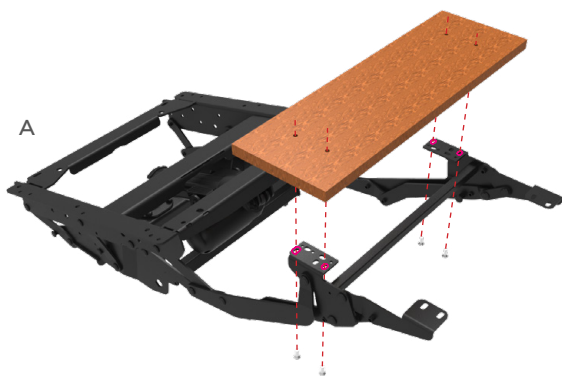

RECOMMENDED ELECTRIC KIT

REMOTE CONTROL	OTHER ELECTRIC COMPONENTS	M4 REMOTE CONTROL WITH BACKREST DORSAL PR07820-MO-AAP
  DRIVER Code PR08466	Power Supply Code MOPS5341	 DRIVER Cod. MOECCO08395
	Plug - EU Code MOPSC05343 configurable according to the type requested (EU, UK, USA...)	
	DC extension cable with front stop (4m) Code MOPS2743	
	Embedded connector Code MOPSC02062 OPTIONAL - DIFFERENT MODELS AVAILABLE	
	Battery Code MOPS07533 OPTIONAL - DIFFERENT MODELS AVAILABLE	
	Polarity inversion connector Code MOECCO08097 (NO ENCODER - for backrest actuator)	

Possibility of customization of the electrical kit as needed

BASIC: DIMENSIONS AND POSITIONINGS TO BE RESPECTED FOR NOT COMPROMISE THE FUNCTIONING OF THE PRODUCT