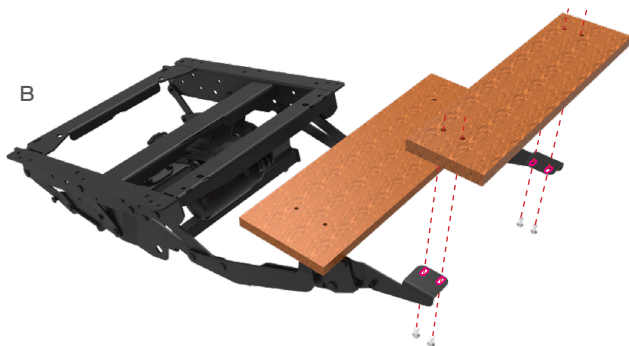

### Positions:

Closed

TV

Full Relax

Lift

COMPONENTS/OPTIONAL SITTING			
REVOLVING - SEAT	TRAPEZOIDAL SEAT & ARMRESTS KD KIT	STANDARD SEAT & PARALLEL ARMRESTS KIT	PARALLEL ARMRESTS KIT
 <p><b>PR08513-MO-XX</b></p> <p>Finishes: ● AA (shiny black) ● GP (chrome grey) ○ CW (antimicrobial white)</p>	 <p>SEAT <b>PR08551-AA</b></p> <p>ARMREST KIT <b>PR08577-AA</b> (OPTIONAL ONLY COMPATIBLE WITH PR08551-AA)</p>	 <p>SEAT <b>MOCO05382</b></p> <p>ARMREST KIT <b>PR08553-AA</b></p>	 <p><b>PR08553-AA</b></p> <p>(OPTIONAL COMPATIBLE WITH ALL SITTINGS EXCEPT PR08551-AA)</p>
COMPONENTS/OPTIONAL BACKREST			
QUICKLY FASTENING BACKREST	PREASSEMBLABLE BACKREST WITH KD ON WOODFRAME	DORSAL BACKREST	PREASSEMBLABLE HIGHT BACKREST ON WOODFRAME
 <p><b>PR08549-MO-AA</b></p>	 <p><b>PR08882-MO-AA</b></p>	 <p><b>PR07820-MO-AAP</b></p>	 <p><b>PR08506VA-MO-AA</b></p>
COMPONENTS/OPTIONAL PIN - BASES			
			
PIN	BASE Ø625mm	BASE Ø700mm	BASE Ø800mm
 <p><b>W08510-627</b></p>	 <p><b>MOBA0137</b> h seat=370mm</p>	 <p><b>MOBA075990P</b> h seat=375mm</p>	 <p><b>MOBA0135</b> h seat=375mm</p>

### BASIC: DIMENSIONS AND POSITIONINGS TO BE RESPECTED FOR NOT COMPROMISE THE FUNCTIONING OF THE PRODUCT