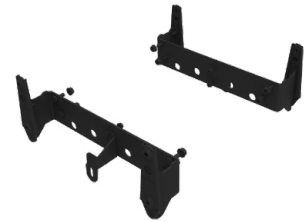

KIT KD SIDES AND ARMRESTS

PR08553-AA
(optional compatible with all sittings except PR08551-AA)