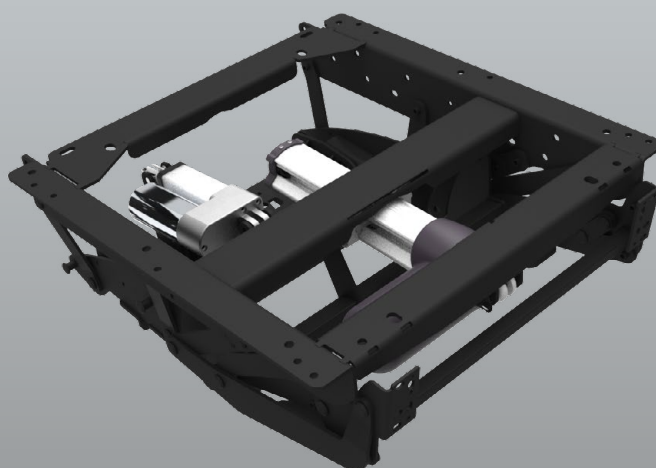

# REVOLVING

POWER M3 ZERO GRAVITY

**SITTING** Code PR08512-MO-XX

**Finishes:**

- AA (shiny black)
- CW (antimicrobial white)
- GP (chrome grey)

**Made in Italy**

 Motorized	 Sitting 20kg +/- 2kg	 Armchair	 MAX 150kg 330lbs Maximum lifting capacity	 Cycles: 30.000	<b>2 YEARS</b> Mechanism <b>2 YEARS</b> Actuator Warranty
---------------	-----------------------------	--------------	--	--------------------	---