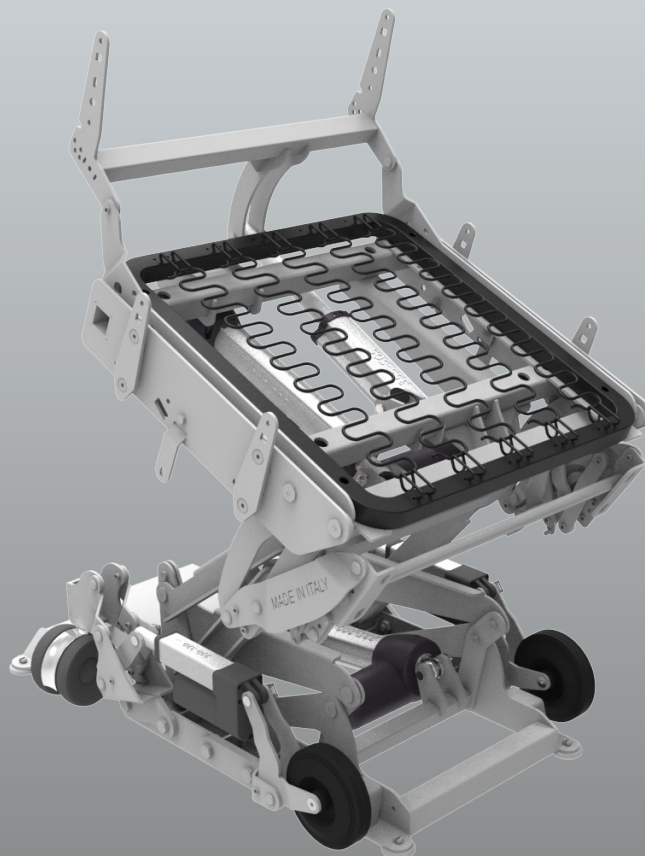

## COMPONENTS/OPTIONAL KD backrest-seat

### KIT KD FOR SEAT

**PR08577-AA**

# ROCKY 190

LIFT M4 ZERO GRAVITY

full optional example (LIFT position) for illustrative purposes

 Motorized	 Armchair	 MAX 190kg 420lbs Maximum lifting capacity	 Cycles:30.000	 2YEARS Mechanism 2YEARS Actuator Garanzia
--	---	---	--	--