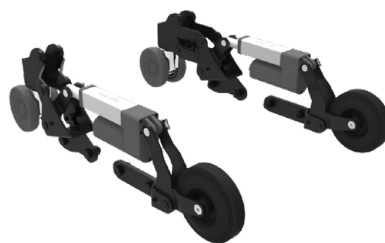

COMPONENTS/OPTIONAL SITTING

ROCKY 190 - SITTING

Standard
sizes (mm)

530

PR08870-MO-XX

Finishes: ● AA (shiny black)
● GP (chrome grey)
○ CW (antimicrobial white)

SITTING FRAME

PR08421

COMPONENTS/OPTIONAL KD backrest-seat

KIT KD FOR BACKREST

MOCO2322

KIT KD FOR SEAT

PR08577-AA

COMPONENTS/OPTIONAL TROLLEY

TROLLEY MANUAL

PR08855

TROLLEY MOTORIZED

PR08860-MO-XX

Finishes: ● AA (shiny black)
● GP (chrome grey)
○ CW (antimicrobial white)

TROLLEY MOTORIZED WITH JOYSTICK

PR08850-MO-XX

Finishes: ● AA (shiny black)
● GP (chrome grey)
○ CW (antimicrobial white)