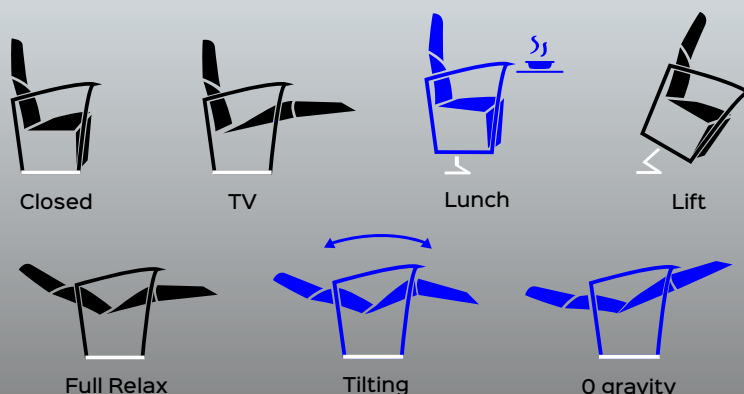

Positions: